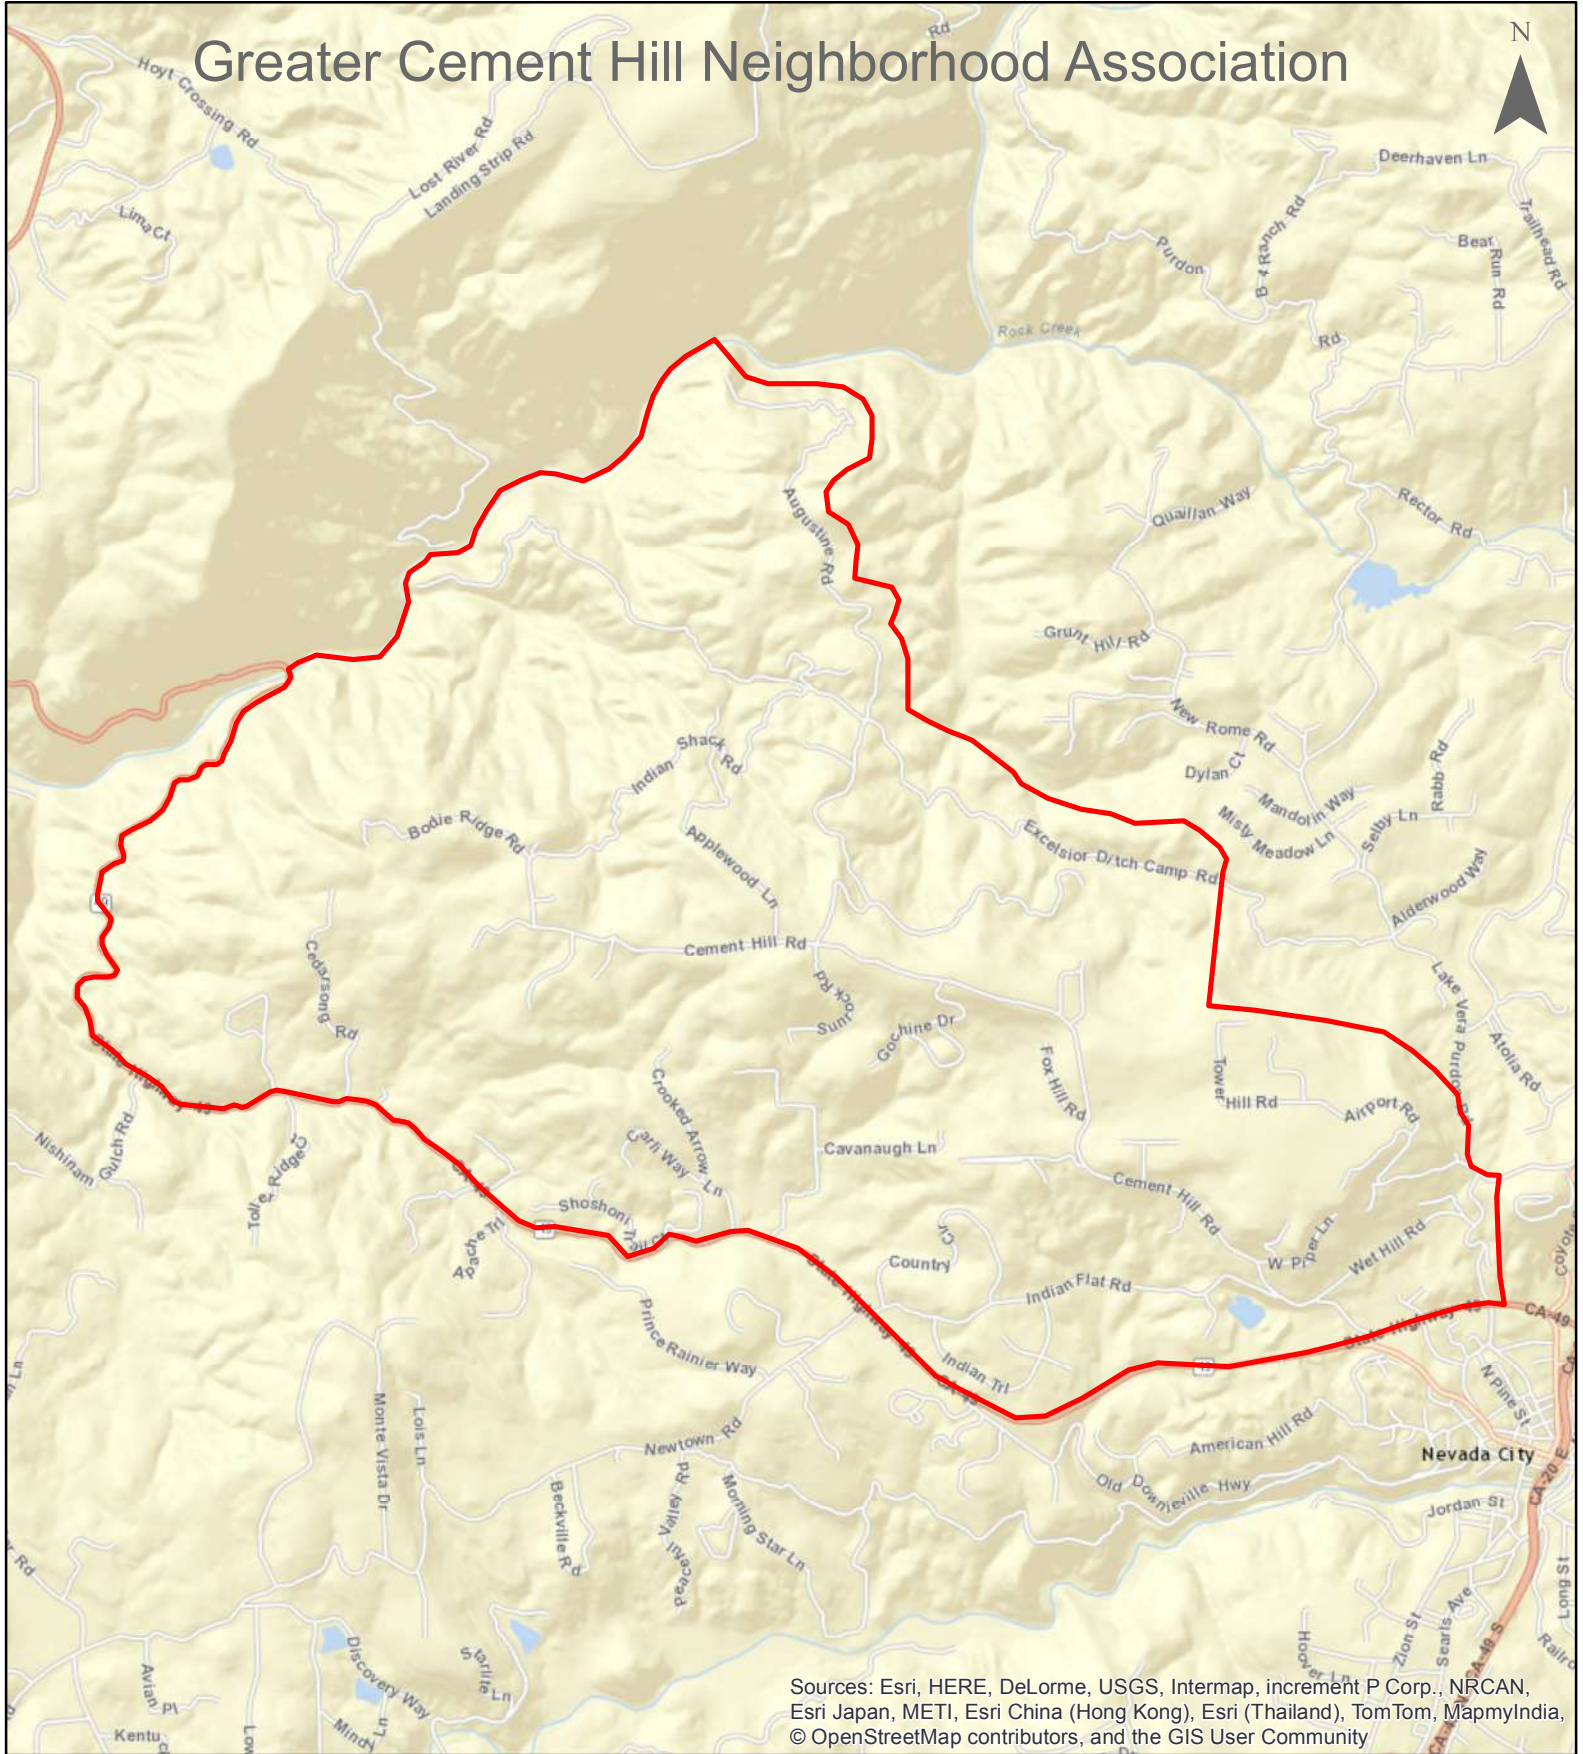

Greater Cement Hill Neighborhood Association

Sources: Esri, HERE, DeLorme, USGS, Intermap, increment P Corp., NRCAN, Esri Japan, METI, Esri China (Hong Kong), Esri (Thailand), TomTom, MapmyIndia, © OpenStreetMap contributors, and the GIS User Community

1:48,655

Map by: Hylton Haynes
Email: hhaynes@nfpa.org
Date: 20 October, 2014

Legend

 Greater Cement Hill NA